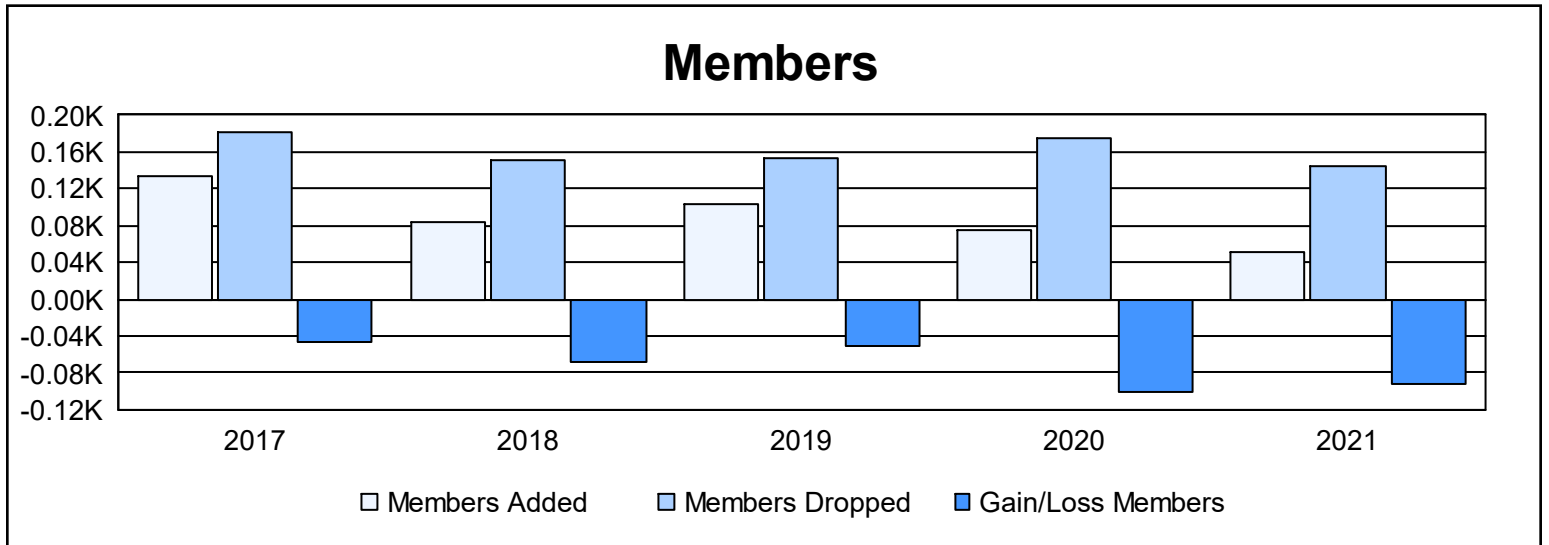

Year	New Clubs	Dropped Clubs	Gain/ Loss Clubs	New Members	Charter Members	Reinstate Members	Transfer Members	Total Member Added	Total Members Dropped	Gain/ Loss Members
2016-2017	0	0	0	101	1	1	31	134	181	-47
2017-2018	0	0	0	70	1	4	8	83	151	-68
2018-2019	0	0	0	87	3	3	10	103	154	-51
2019-2020	0	3	-3	67	1	1	5	74	174	-100
2020-2021	0	2	-2	30	2	1	19	52	145	-93
<b>Average</b>	<b>0</b>	<b>1</b>	<b>-1</b>	<b>71</b>	<b>2</b>	<b>2</b>	<b>15</b>	<b>89</b>	<b>161</b>	<b>-72</b>

### Membership Composition June 2021 Cumulative