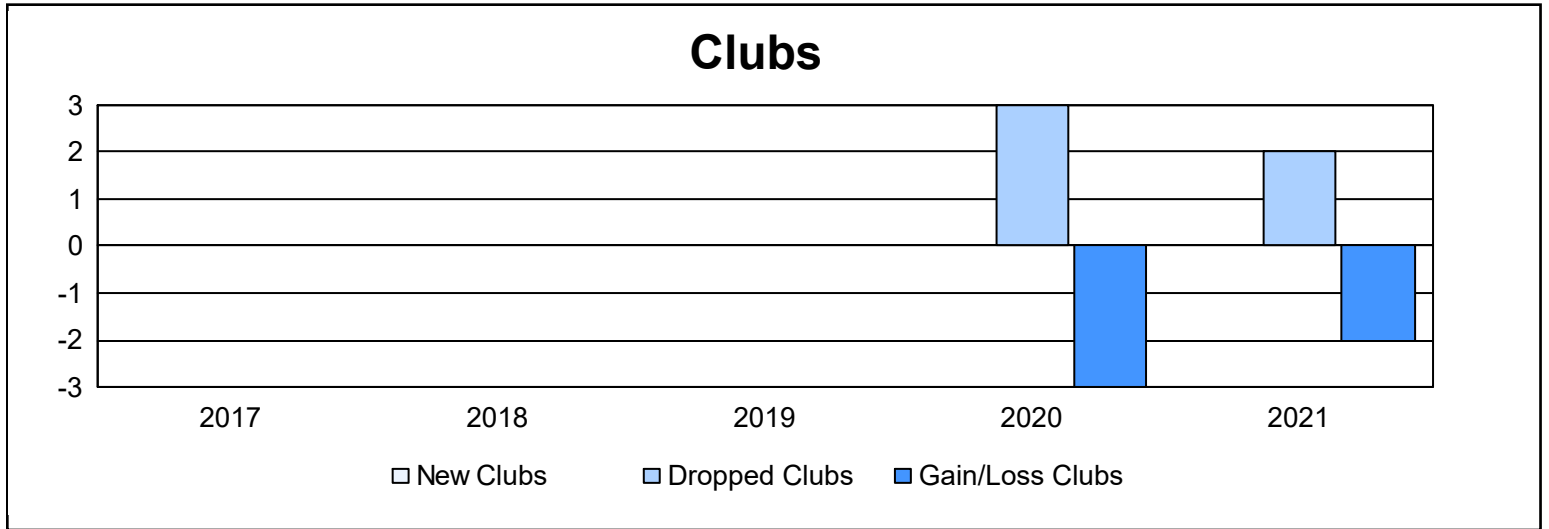

Year	New Clubs	Dropped Clubs	Gain/ Loss Clubs	New Members	Charter Members	Reinstate Members	Transfer Members	Total Member Added	Total Members Dropped	Gain/ Loss Members
2016-2017	0	0	0	101	1	1	31	134	181	-47
2017-2018	0	0	0	70	1	4	8	83	151	-68
2018-2019	0	0	0	87	3	3	10	103	154	-51
2019-2020	0	3	-3	67	1	1	5	74	174	-100
2020-2021	0	2	-2	30	2	1	19	52	145	-93
<b>Average</b>	<b>0</b>	<b>1</b>	<b>-1</b>	<b>71</b>	<b>2</b>	<b>2</b>	<b>15</b>	<b>89</b>	<b>161</b>	<b>-72</b>

### Membership Composition June 2021 Cumulative